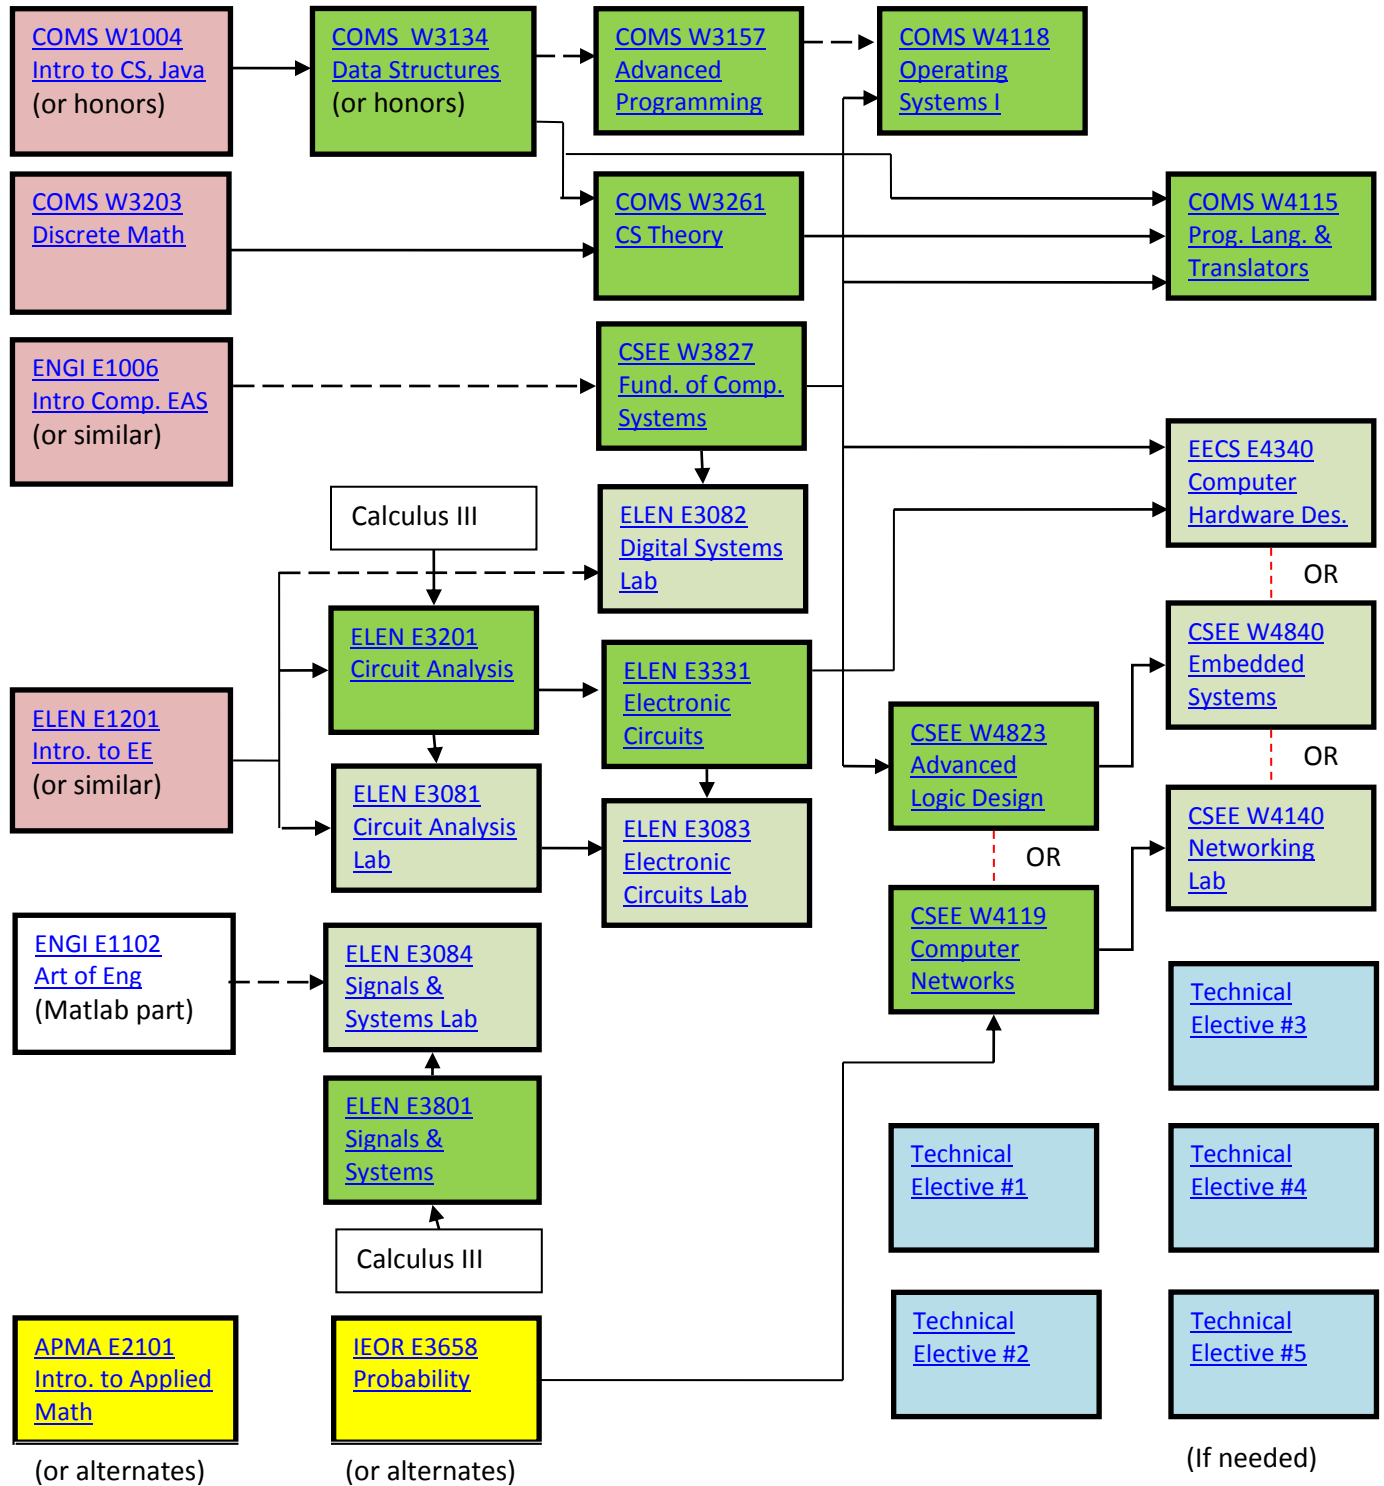

UNDERGRADUATE COMPUTER ENGINEERING MAJOR PROGRAM
Sequencing Constraints for EE/CS Courses

Green = Core Required EE/CS; Blue = Tech Electives; Yellow = Other Depts.; Pink = EE/CS Prep.; OCT '15