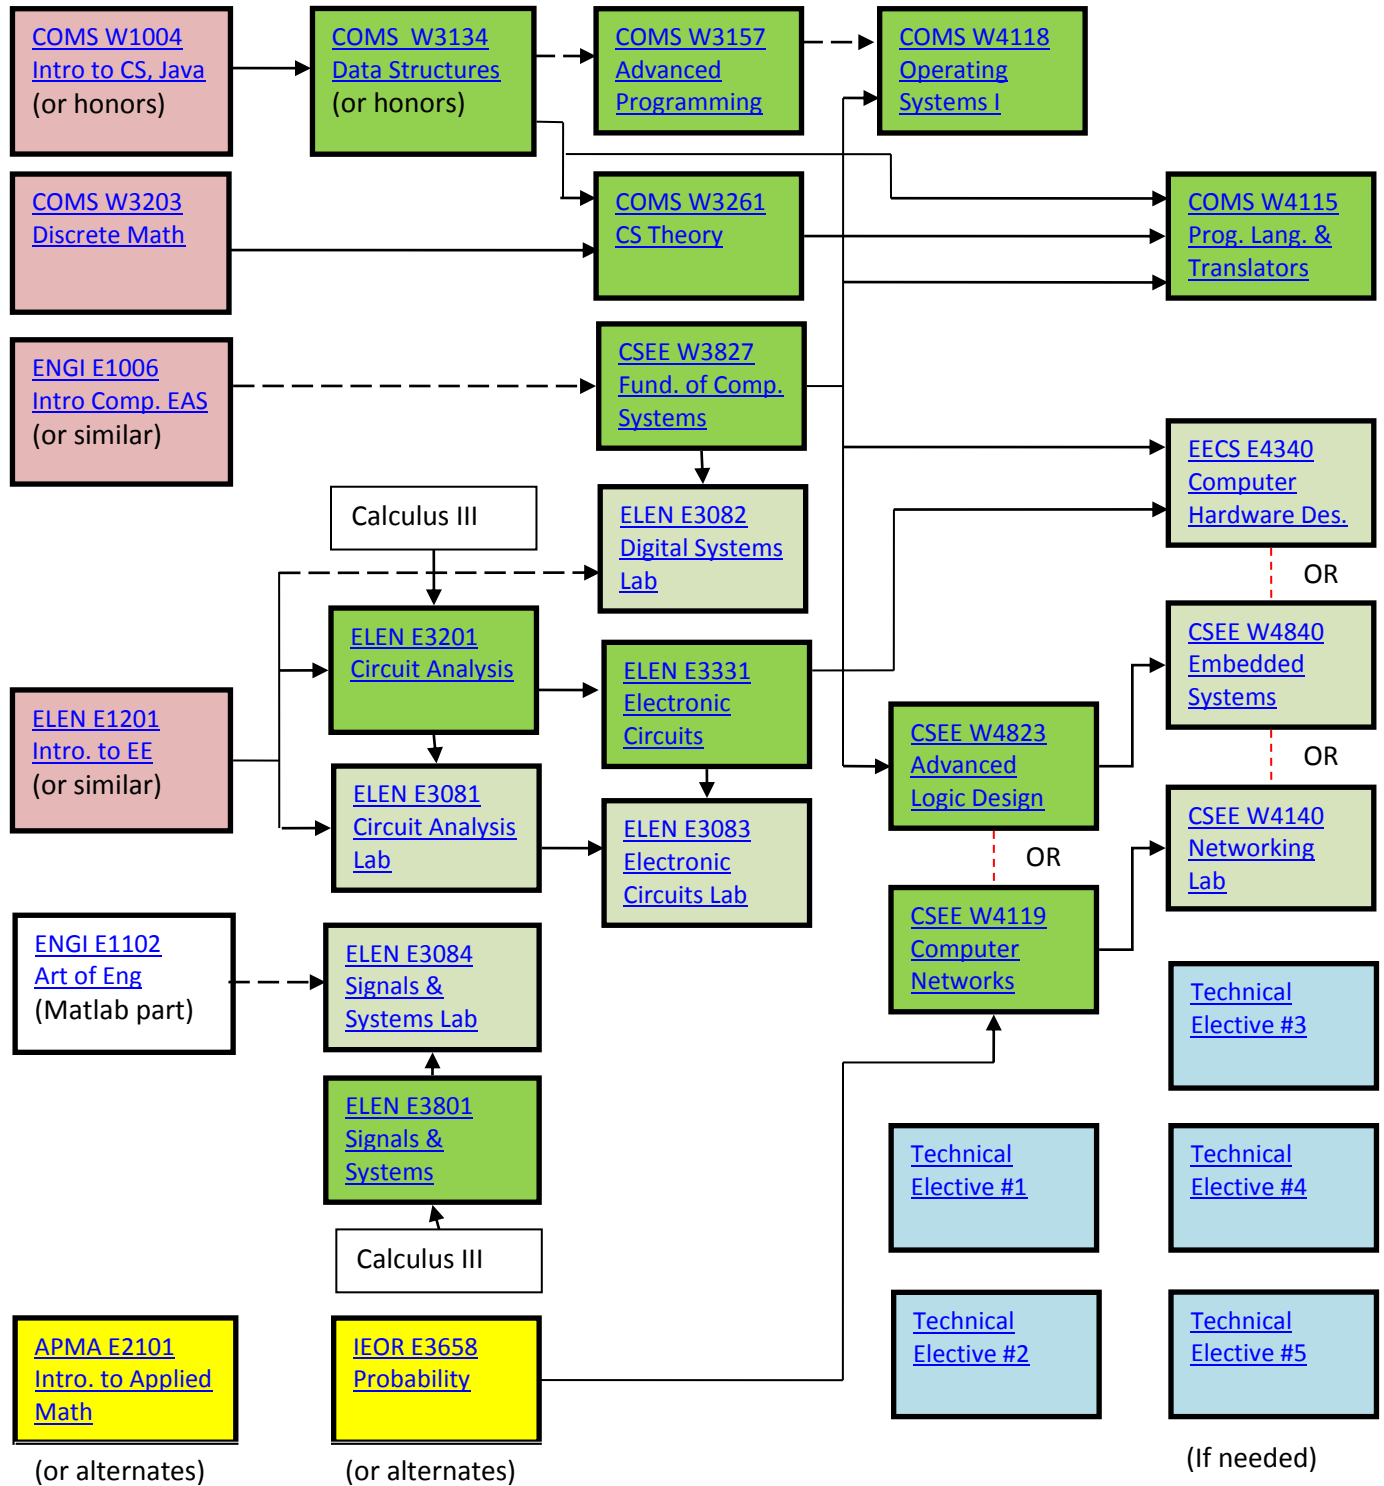

UNDERGRADUATE COMPUTER ENGINEERING MAJOR PROGRAM  
Sequencing Constraints for EE/CS Courses

Green = Core Required EE/CS; Blue = Tech Electives; Yellow = Other Depts.; Pink = EE/CS Prep.; OCT '15