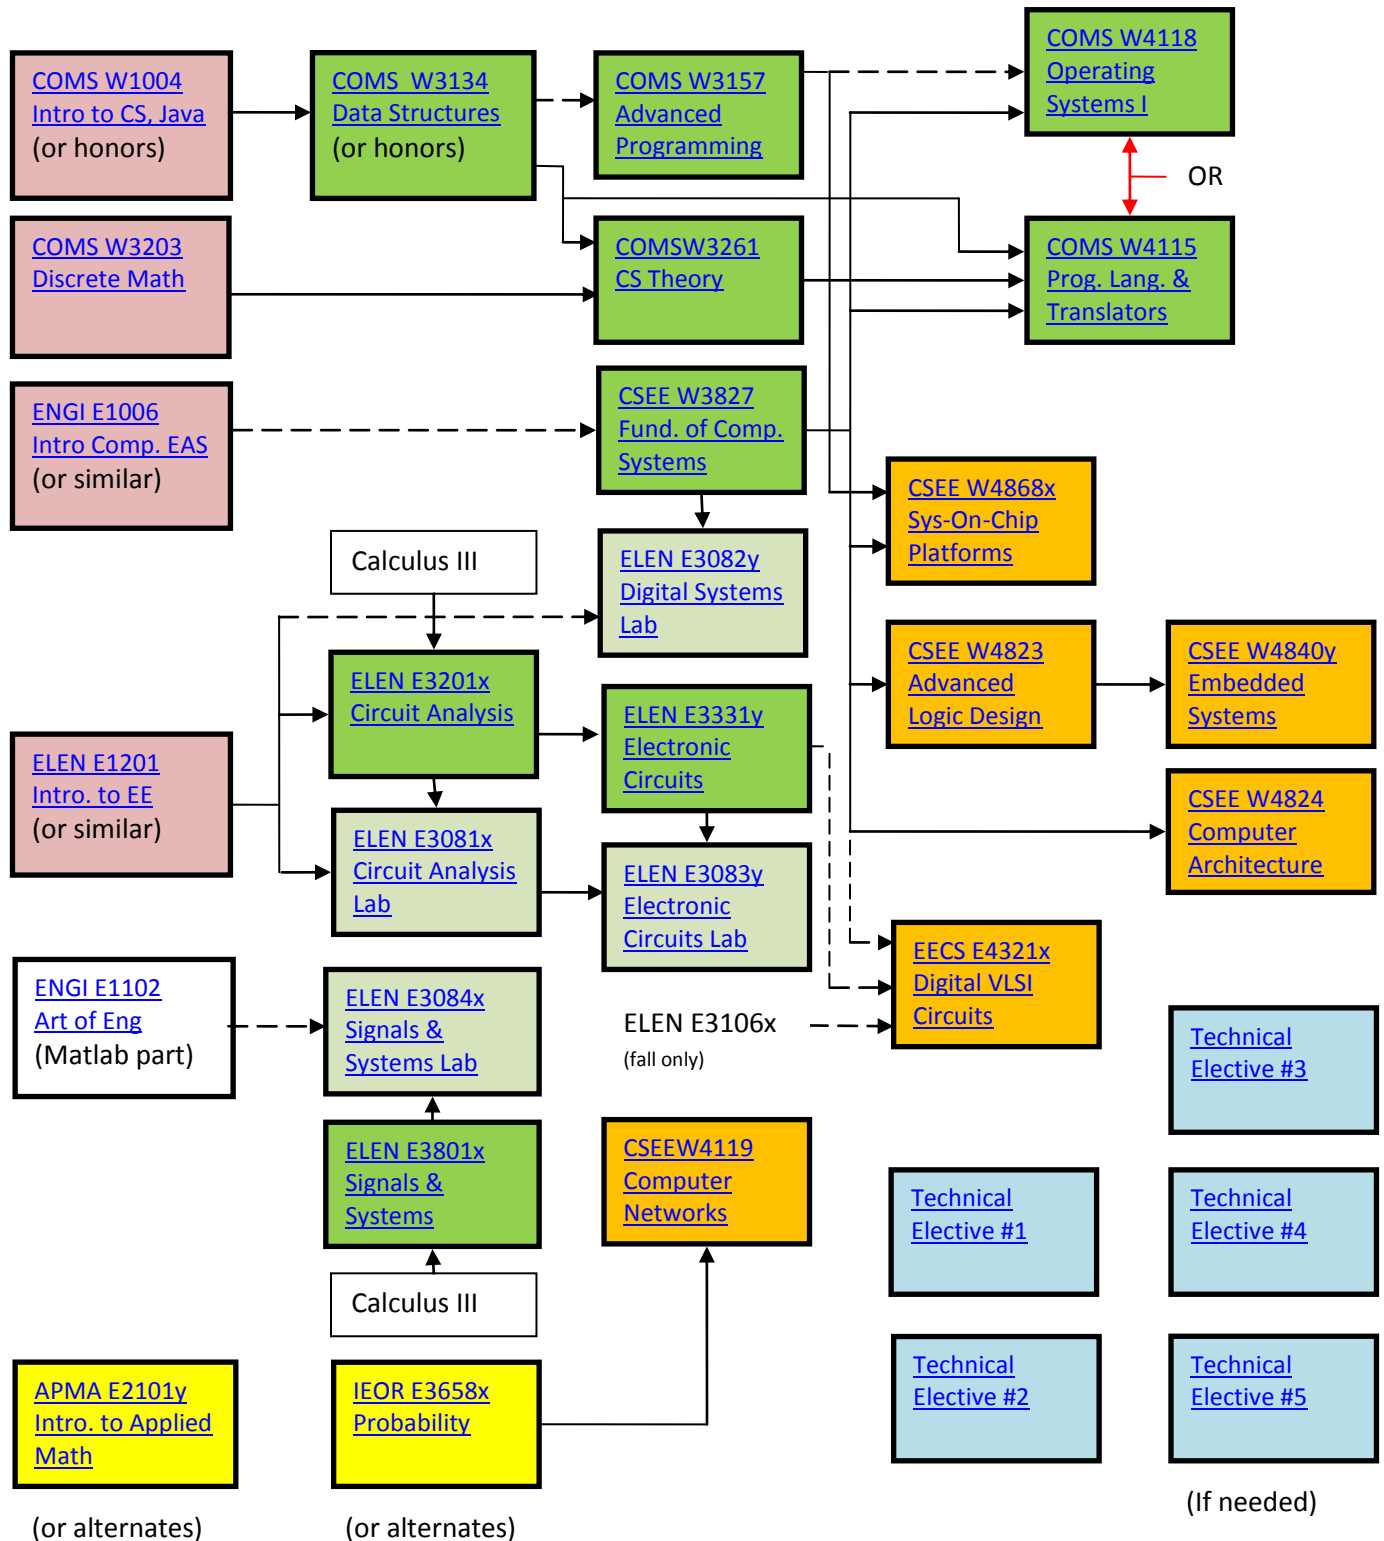

UNDERGRADUATE COMPUTER ENGINEERING MAJOR PROGRAM – NEW CURRICULUM

Sequencing Constraints for EE/CS Courses

Requirements shown here are for the class of 2019 and beyond; **option for classes of 2017 & 2018**

Green = Core Required EE/CS; Blue = Tech Electives; Yellow = Other Depts.; Pink = EE/CS Prep.;
 Orange = Group of 6 out of which 3 must be chosen (any beyond 3 can be Tech Electives);
 Dashed lines = recommended preparation; x = fall-only course; y = spring-only course; AUG '16