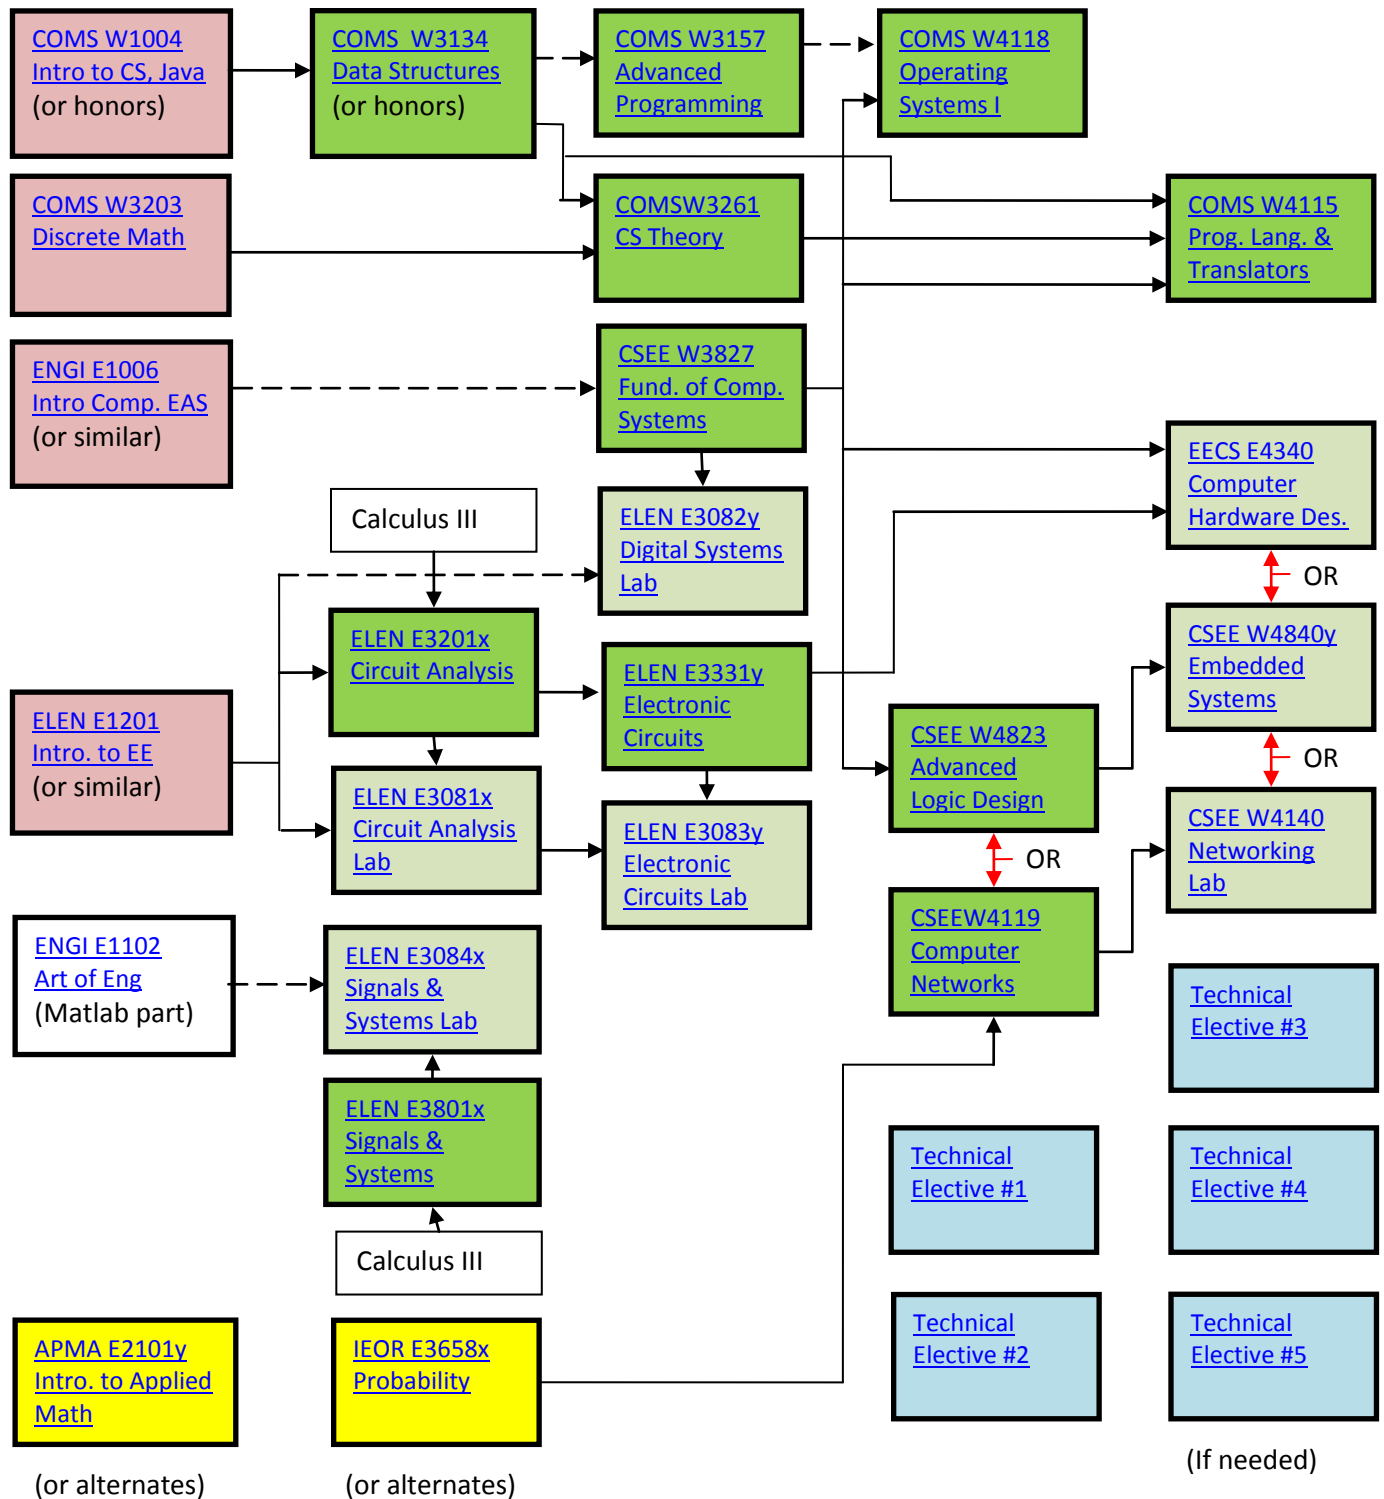

UNDERGRADUATE COMPUTER ENGINEERING MAJOR PROGRAM – OLD CURRICULUM

Sequencing Constraints for EE/CS Courses

Old requirements shown here are **not an option for the class of 2019 and beyond**

Green = Core Required EE/CS; Blue = Tech Electives; Yellow = Other Depts.; Pink = EE/CS Prep.;

Dashed lines = recommended preparation; x = fall-only course; y = spring-only course; AUG '16